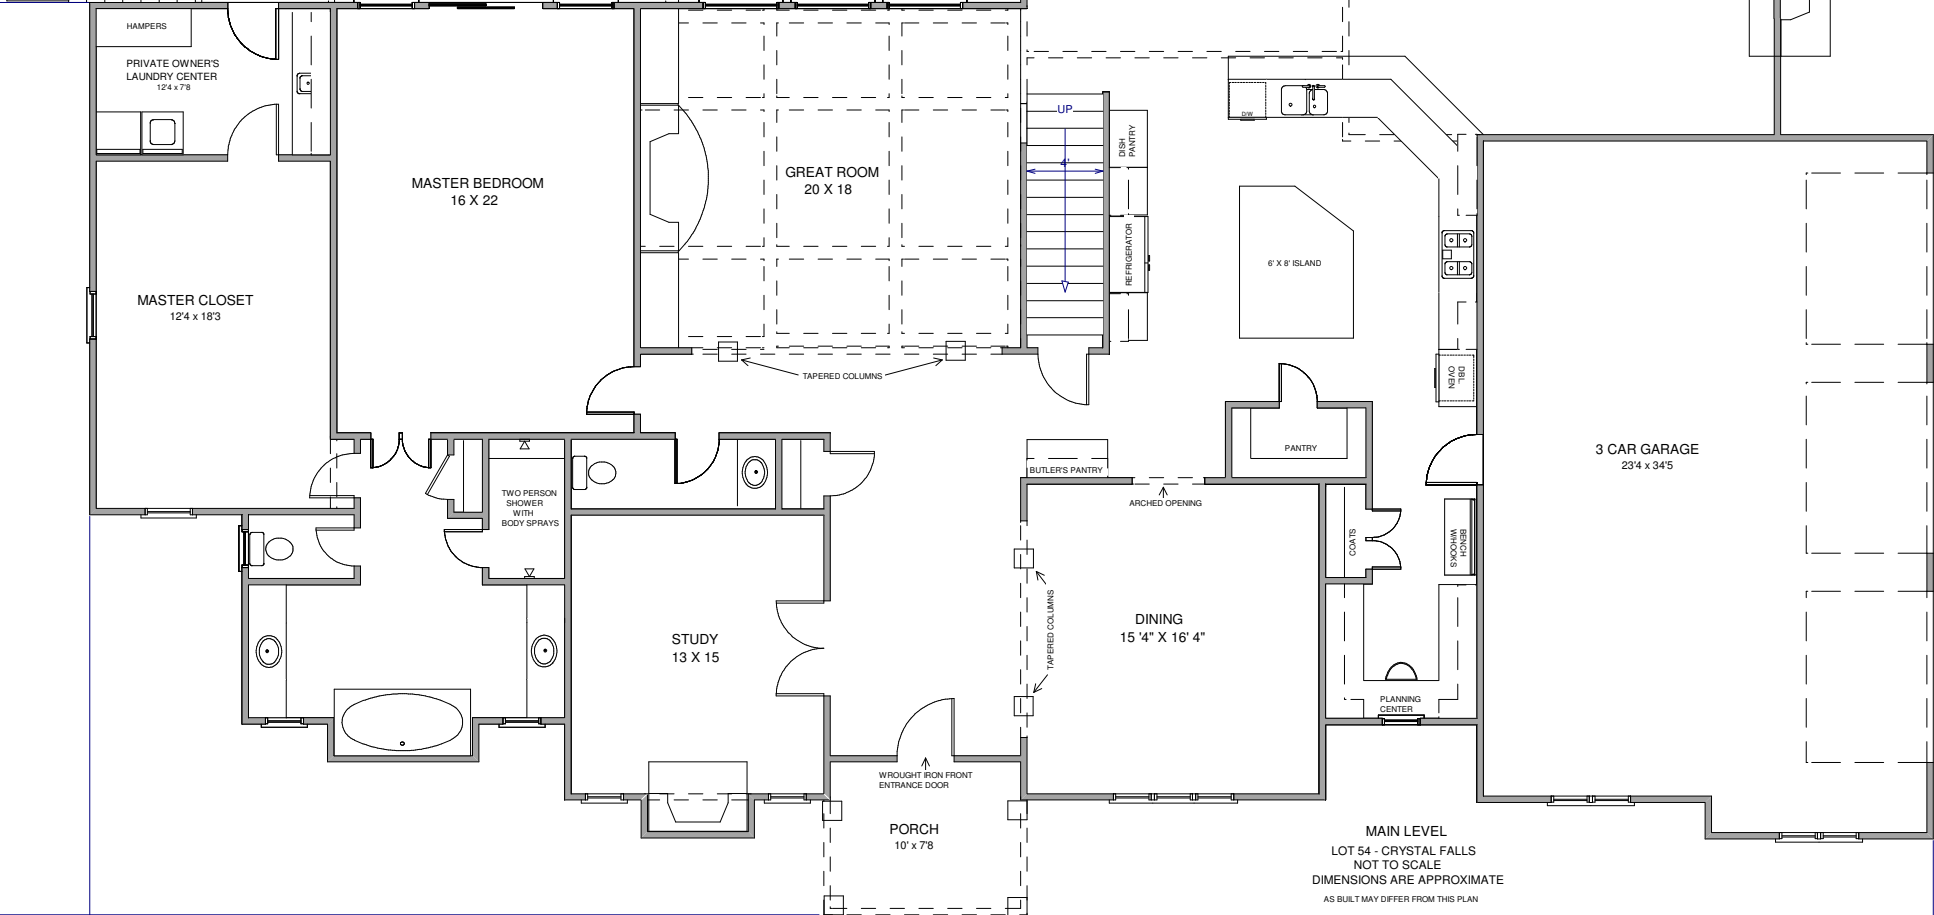

MAIN LEVEL
LOT 54 - CRYSTAL FALLS
NOT TO SCALE
DIMENSIONS ARE APPROXIMATE
AS BUILT MAY DIFFER FROM THIS PLAN

48'

56'

97'